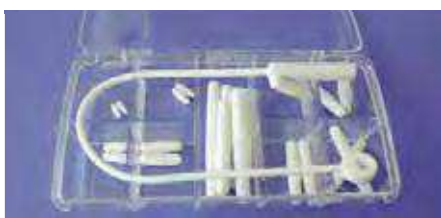

TAPERED & RETRIEVER

Ref No.	No. of Bars	L (mm)	Ø (mm)	Qty	
001.3033	20	10	x 4	2	
		(Tapered)	15	x 5	2
		20	x 7	2	
		25	x 8	2	
		30	x 8	2	
		35	x 8	2	
		40	x 8	2	
		50	x 8	2	
		60	x 8	2	
		70	x 10	1	
		80	x 10	1	
		1 (Retriever)	330	x 10	1